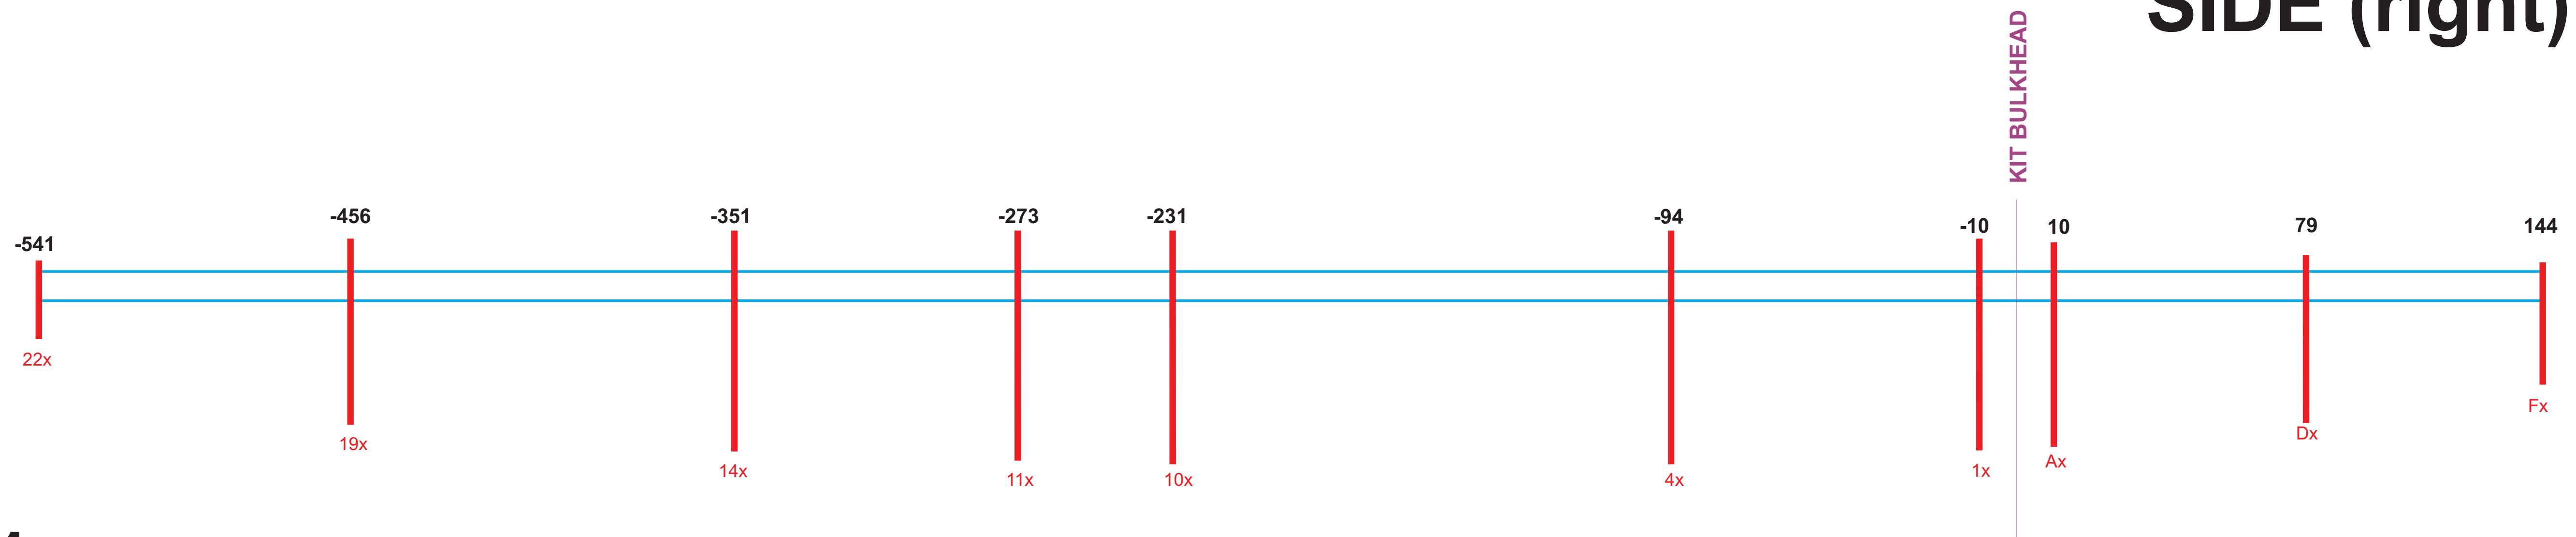

TOP

STERN

BOW

SIDE (right)

SCALE 1:1