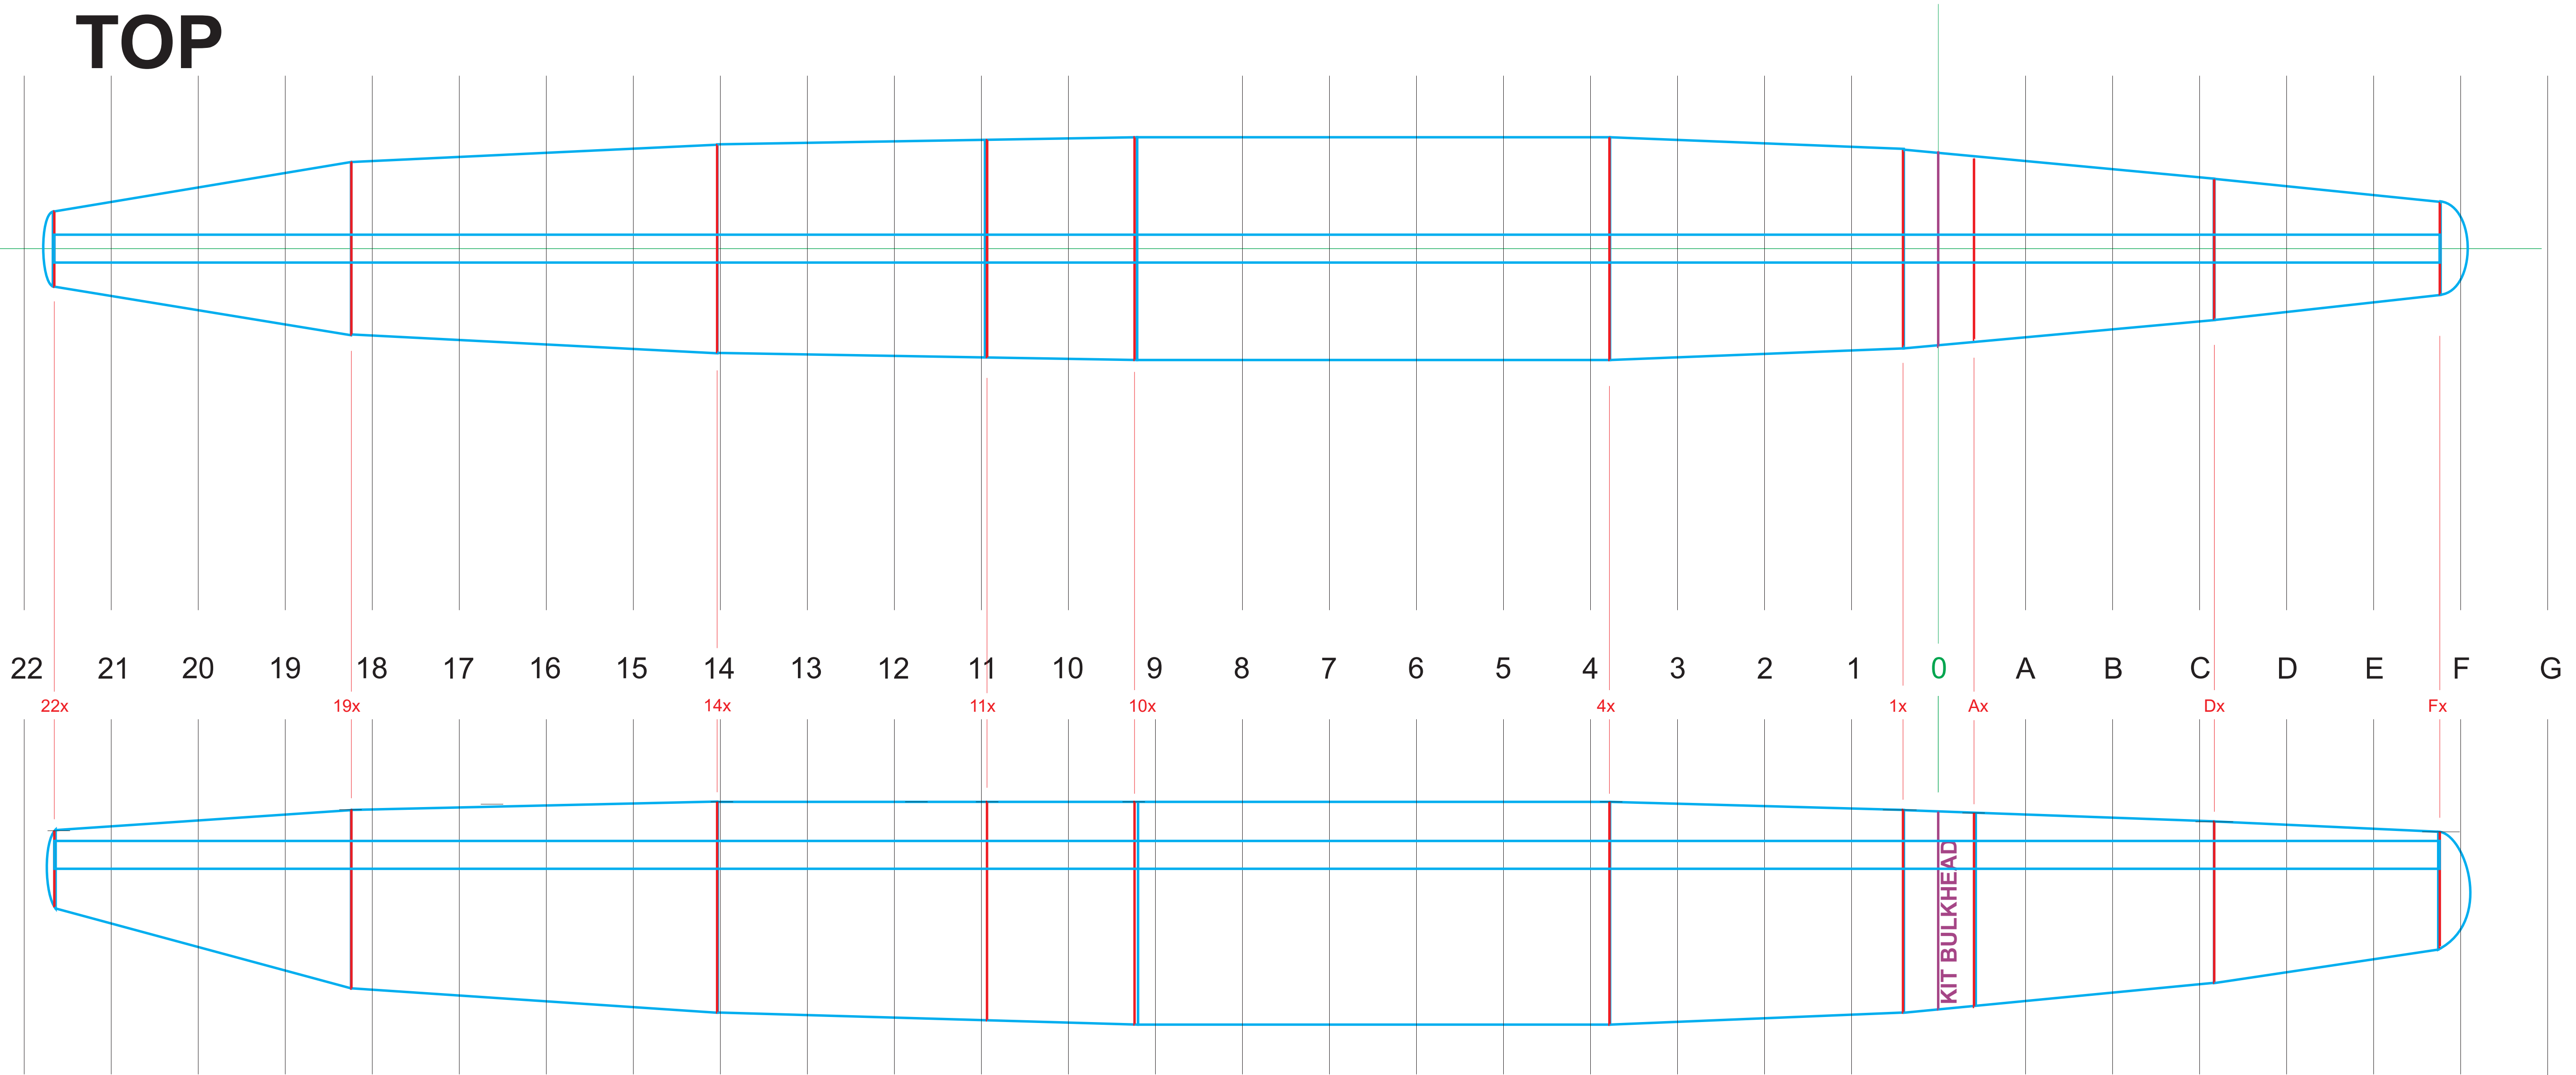

TOP

STERN

BOW

SIDE (right)

SCALE 1:1